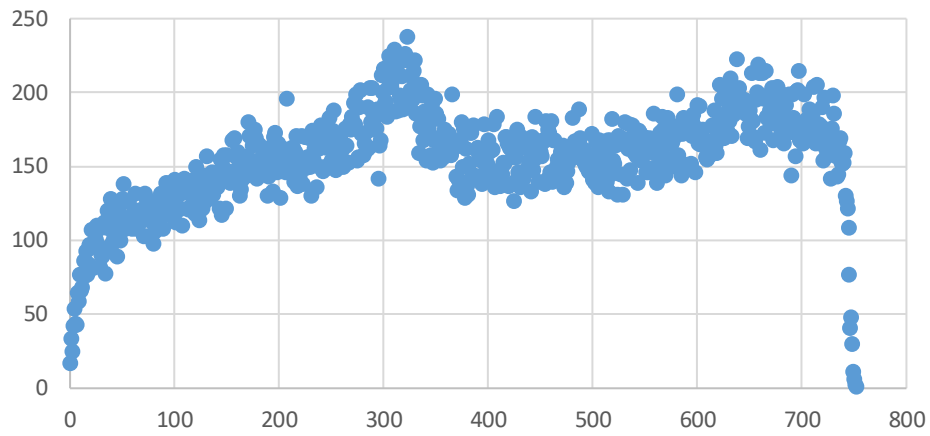

Jan 2021, Week 1, Dose 1
Days Died After COVID Shot

Jan 2021, Week 2, Dose 1
Days Died After COVID Shot

Jan 2021, Week 3, Dose1
Days Died After COVID Shot

Jan 2021, Week 4, Dose1
Days Died After COVID Shot

Feb 2021, Week 1, Dose 1 (week 5 of year)
Days Died After COVID Shot

Feb 2021, Week 2, Dose 1 (week 6 of year)
Days Died After COVID Shot

Feb 2021, Week 3, Dose 1 (week 7 of year)
Days Died After COVID Shot

Feb 2021, Week 4, Dose 1 (week 8 of year)
Days Died After COVID Shot

Mar 2021, Week 1, Dose 1 (week 9 of year)
Days Died After COVID Shot

Mar 2021, Week 2, Dose 1 (week 10 of year)
Days Died After COVID Shot