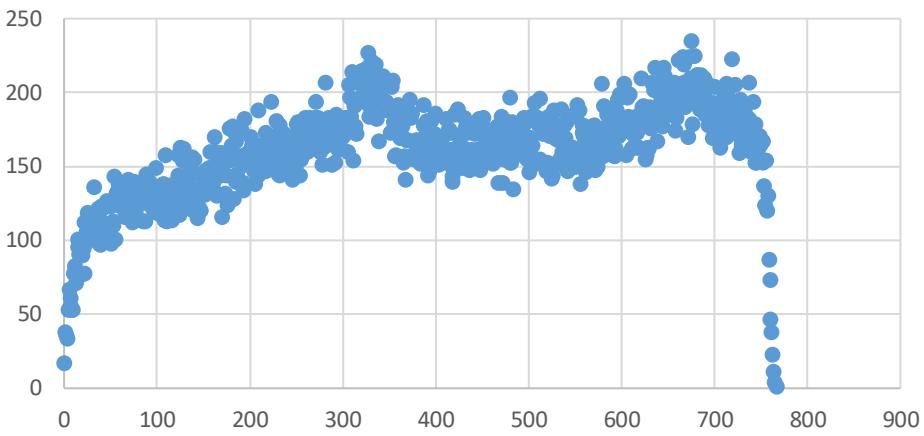

Jan 2021, Week 1, Dose 1
Days Died After COVID Shot

Jan 2021, Week 2, Dose 1
Days Died After COVID Shot

Jan 2021, Week 3, Dose1
Days Died After COVID Shot

Jan 2021, Week 4, Dose1
Days Died After COVID Shot

Feb 2021, Week 1, Dose 1 (week 5 of year)
Days Died After COVID Shot

Feb 2021, Week 2, Dose 1 (week 6 of year)
Days Died After COVID Shot

Feb 2021, Week 3, Dose 1 (week 7 of year)
Days Died After COVID Shot

Feb 2021, Week 4, Dose 1 (week 8 of year)
Days Died After COVID Shot

Mar 2021, Week 1, Dose 1 (week 9 of year)
Days Died After COVID Shot

Mar 2021, Week 2, Dose 1 (week 10 of year)
Days Died After COVID Shot