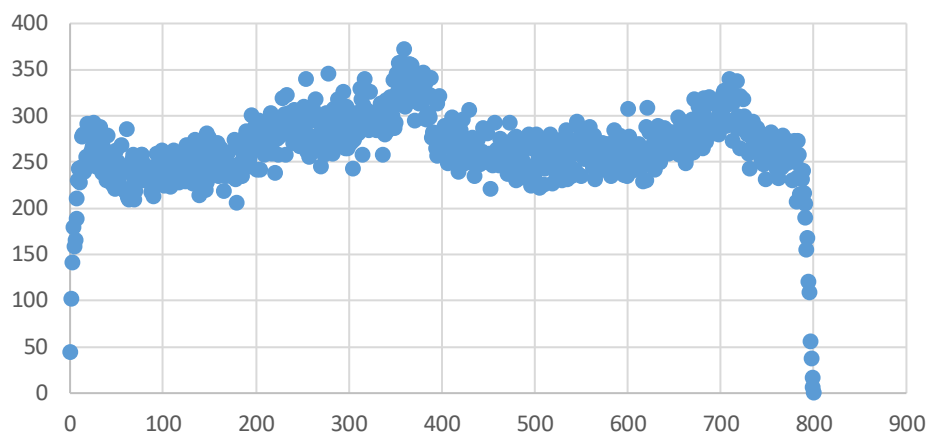

Jan 2021, Week 1, Dose 1
Days Died After COVID Shot

Jan 2021, Week 2, Dose 1
Days Died After COVID Shot

Jan 2021, Week 3, Dose1
Days Died After COVID Shot

Jan 2021, Week 4, Dose1
Days Died After COVID Shot

Feb 2021, Week 1, Dose 1 (week 5 of year)
Days Died After COVID Shot

Feb 2021, Week 2, Dose 1 (week 6 of year)
Days Died After COVID Shot

Feb 2021, Week 3, Dose 1 (week 7 of year)
Days Died After COVID Shot

Feb 2021, Week 4, Dose 1 (week 8 of year)
Days Died After COVID Shot

Mar 2021, Week 1, Dose 1 (week 9 of year)
Days Died After COVID Shot

Mar 2021, Week 2, Dose 1 (week 10 of year)
Days Died After COVID Shot