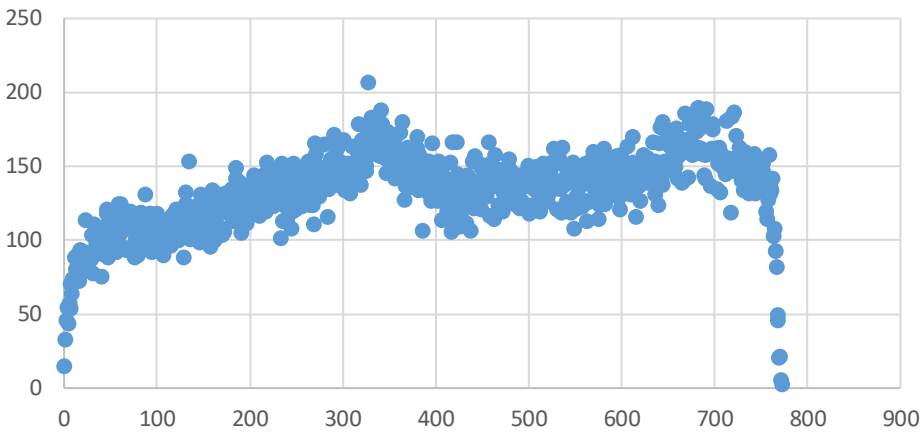

Jan 2021, Week 1, Dose 1
Days Died After COVID Shot

Jan 2021, Week 2, Dose 1
Days Died After COVID Shot

Jan 2021, Week 3, Dose1
Days Died After COVID Shot

Jan 2021, Week 4, Dose1
Days Died After COVID Shot

Feb 2021, Week 1, Dose 1 (week 5 of year)
Days Died After COVID Shot

Feb 2021, Week 2, Dose 1 (week 6 of year)
Days Died After COVID Shot

Feb 2021, Week 3, Dose 1 (week 7 of year)
Days Died After COVID Shot

Feb 2021, Week 4, Dose 1 (week 8 of year)
Days Died After COVID Shot

Mar 2021, Week 1, Dose 1 (week 9 of year)
Days Died After COVID Shot

Mar 2021, Week 2, Dose 1 (week 10 of year)
Days Died After COVID Shot