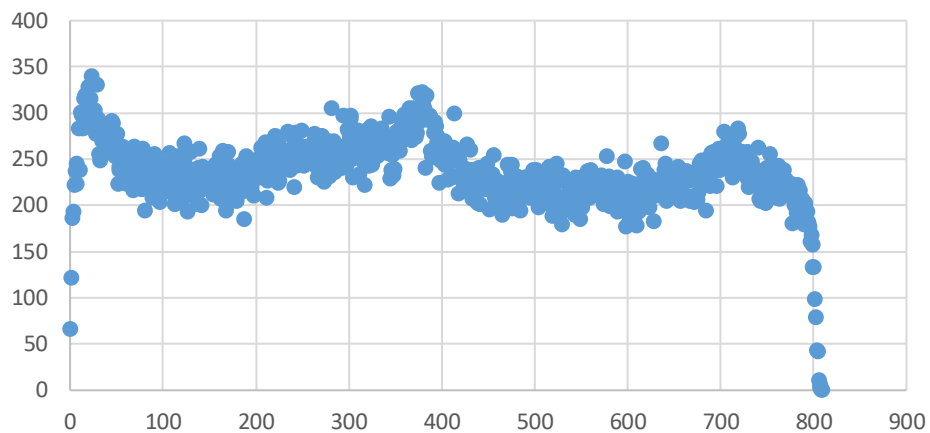

Jan 2021, Week 1, Dose 1
Days Died After COVID Shot

Jan 2021, Week 2, Dose 1
Days Died After COVID Shot

Jan 2021, Week 3, Dose1
Days Died After COVID Shot

Jan 2021, Week 4, Dose1
Days Died After COVID Shot

Feb 2021, Week 1, Dose 1 (week 5 of year)
Days Died After COVID Shot

Feb 2021, Week 2, Dose 1 (week 6 of year)
Days Died After COVID Shot

Feb 2021, Week 3, Dose 1 (week 7 of year)
Days Died After COVID Shot

Feb 2021, Week 4, Dose 1 (week 8 of year)
Days Died After COVID Shot

Mar 2021, Week 1, Dose 1 (week 9 of year)
Days Died After COVID Shot

Mar 2021, Week 2, Dose 1 (week 10 of year)
Days Died After COVID Shot