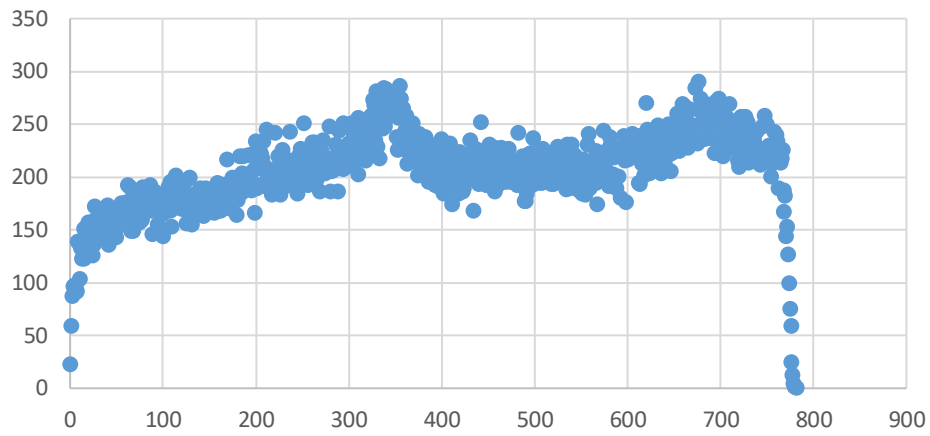

Jan 2021, Week 1, Dose 1
Days Died After COVID Shot

Jan 2021, Week 2, Dose 1
Days Died After COVID Shot

Jan 2021, Week 3, Dose1
Days Died After COVID Shot

Jan 2021, Week 4, Dose1
Days Died After COVID Shot

Feb 2021, Week 1, Dose 1 (week 5 of year)
Days Died After COVID Shot

Feb 2021, Week 2, Dose 1 (week 6 of year)
Days Died After COVID Shot

Feb 2021, Week 3, Dose 1 (week 7 of year)
Days Died After COVID Shot

Feb 2021, Week 4, Dose 1 (week 8 of year)
Days Died After COVID Shot

Mar 2021, Week 1, Dose 1 (week 9 of year)
Days Died After COVID Shot

Mar 2021, Week 2, Dose 1 (week 10 of year)
Days Died After COVID Shot