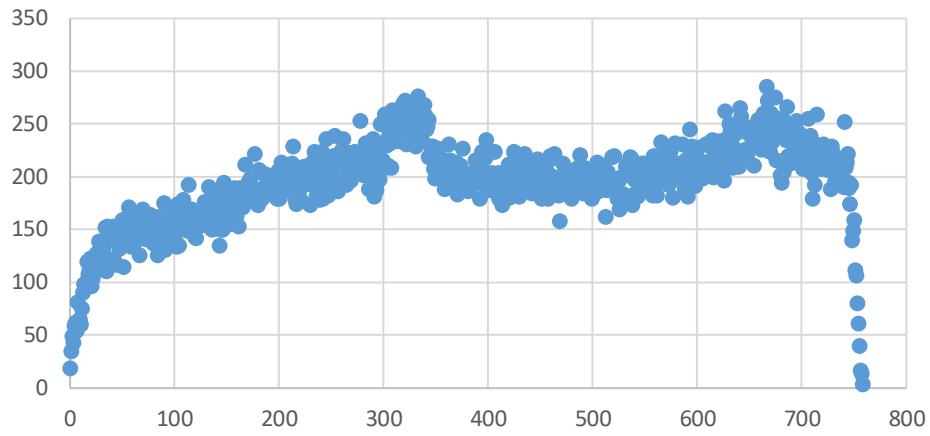

Jan 2021, Week 1, Dose 1
Days Died After COVID Shot

Jan 2021, Week 2, Dose 1
Days Died After COVID Shot

Jan 2021, Week 3, Dose1
Days Died After COVID Shot

Jan 2021, Week 4, Dose1
Days Died After COVID Shot

Feb 2021, Week 1, Dose 1 (week 5 of year)
Days Died After COVID Shot

Feb 2021, Week 2, Dose 1 (week 6 of year)
Days Died After COVID Shot

Feb 2021, Week 3, Dose 1 (week 7 of year)
Days Died After COVID Shot

Feb 2021, Week 4, Dose 1 (week 8 of year)
Days Died After COVID Shot

Mar 2021, Week 1, Dose 1 (week 9 of year)
Days Died After COVID Shot

Mar 2021, Week 2, Dose 1 (week 10 of year)
Days Died After COVID Shot