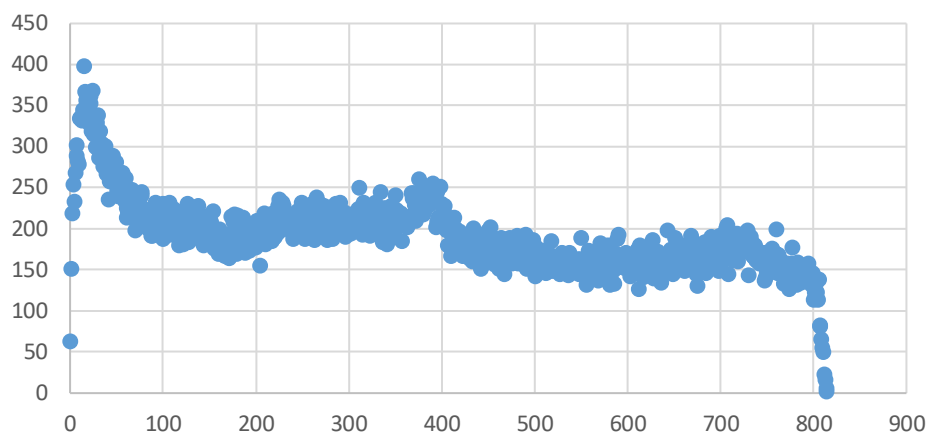

Jan 2021, Week 1, Dose 1
Days Died After COVID Shot

Jan 2021, Week 2, Dose 1
Days Died After COVID Shot

Jan 2021, Week 3, Dose1
Days Died After COVID Shot

Jan 2021, Week 4, Dose1
Days Died After COVID Shot

Feb 2021, Week 1, Dose 1 (week 5 of year)
Days Died After COVID Shot

Feb 2021, Week 2, Dose 1 (week 6 of year)
Days Died After COVID Shot

Feb 2021, Week 3, Dose 1 (week 7 of year)
Days Died After COVID Shot