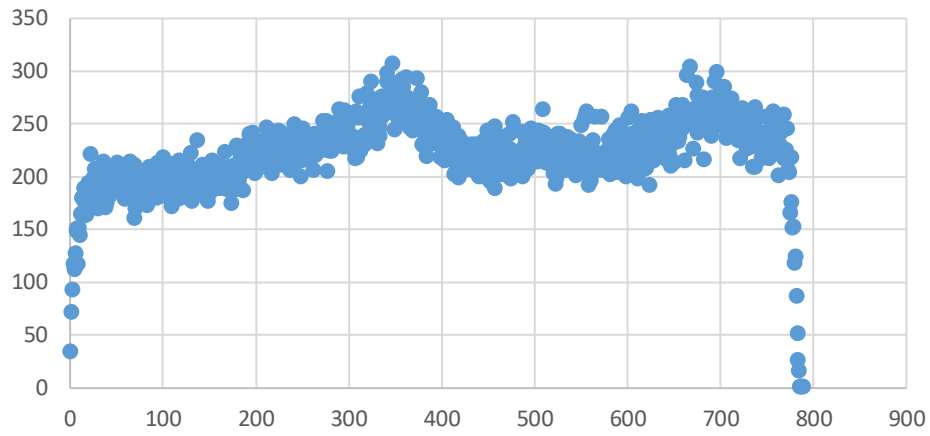

Jan 2021, Week 1, Dose 1
Days Died After COVID Shot

Jan 2021, Week 2, Dose 1
Days Died After COVID Shot

Jan 2021, Week 3, Dose1
Days Died After COVID Shot

Jan 2021, Week 4, Dose1
Days Died After COVID Shot

Feb 2021, Week 1, Dose 1 (week 5 of year)
Days Died After COVID Shot

Feb 2021, Week 2, Dose 1 (week 6 of year)
Days Died After COVID Shot

Feb 2021, Week 3, Dose 1 (week 7 of year)
Days Died After COVID Shot

Feb 2021, Week 4, Dose 1 (week 8 of year)
Days Died After COVID Shot

Mar 2021, Week 1, Dose 1 (week 9 of year)
Days Died After COVID Shot

Mar 2021, Week 2, Dose 1 (week 10 of year)
Days Died After COVID Shot