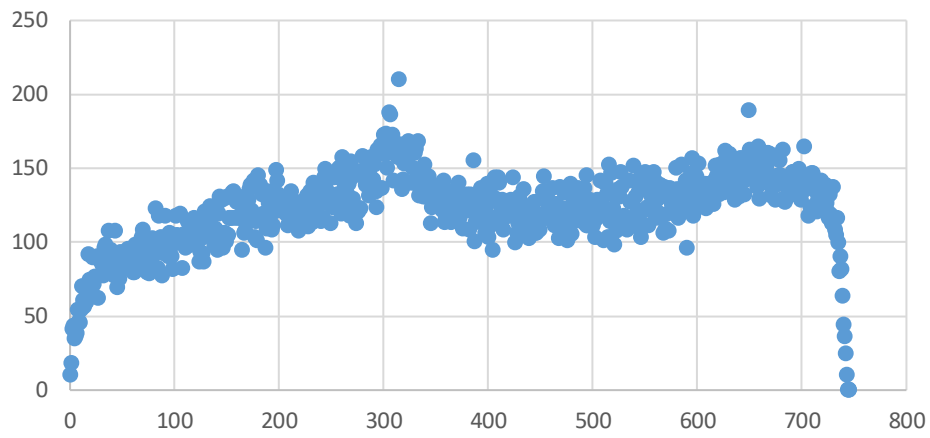

Feb 2021, Week 1, Dose 1 (week 5 of year)
Days Died After COVID Shot

Feb 2021, Week 2, Dose 1 (week 6 of year)
Days Died After COVID Shot

Feb 2021, Week 3, Dose 1 (week 7 of year)
Days Died After COVID Shot

Feb 2021, Week 4, Dose 1 (week 8 of year)
Days Died After COVID Shot

Mar 2021, Week 1, Dose 1 (week 9 of year)
Days Died After COVID Shot

Mar 2021, Week 2, Dose 1 (week 10 of year)
Days Died After COVID Shot

Mar 2021, Week 3, Dose 1 (week 11 of year)
Days Died After COVID Shot

Mar 2021, Week 4, Dose 1 (week 12 of year)
Days Died After COVID Shot