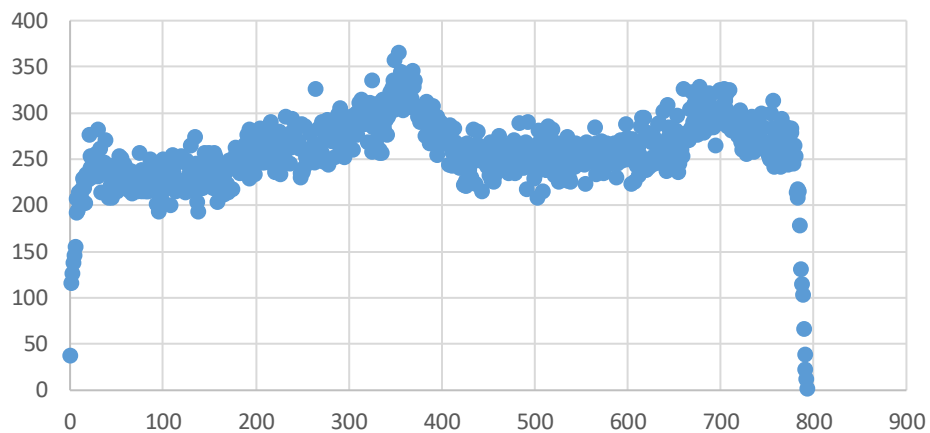

Jan 2021, Week 1, Dose 1
Days Died After COVID Shot

Jan 2021, Week 2, Dose 1
Days Died After COVID Shot

Jan 2021, Week 3, Dose1
Days Died After COVID Shot

Jan 2021, Week 4, Dose1
Days Died After COVID Shot

Feb 2021, Week 1, Dose 1 (week 5 of year)
Days Died After COVID Shot

Feb 2021, Week 2, Dose 1 (week 6 of year)
Days Died After COVID Shot

Feb 2021, Week 3, Dose 1 (week 7 of year)
Days Died After COVID Shot

Feb 2021, Week 4, Dose 1 (week 8 of year)
Days Died After COVID Shot

Mar 2021, Week 1, Dose 1 (week 9 of year)
Days Died After COVID Shot

Mar 2021, Week 2, Dose 1 (week 10 of year)
Days Died After COVID Shot